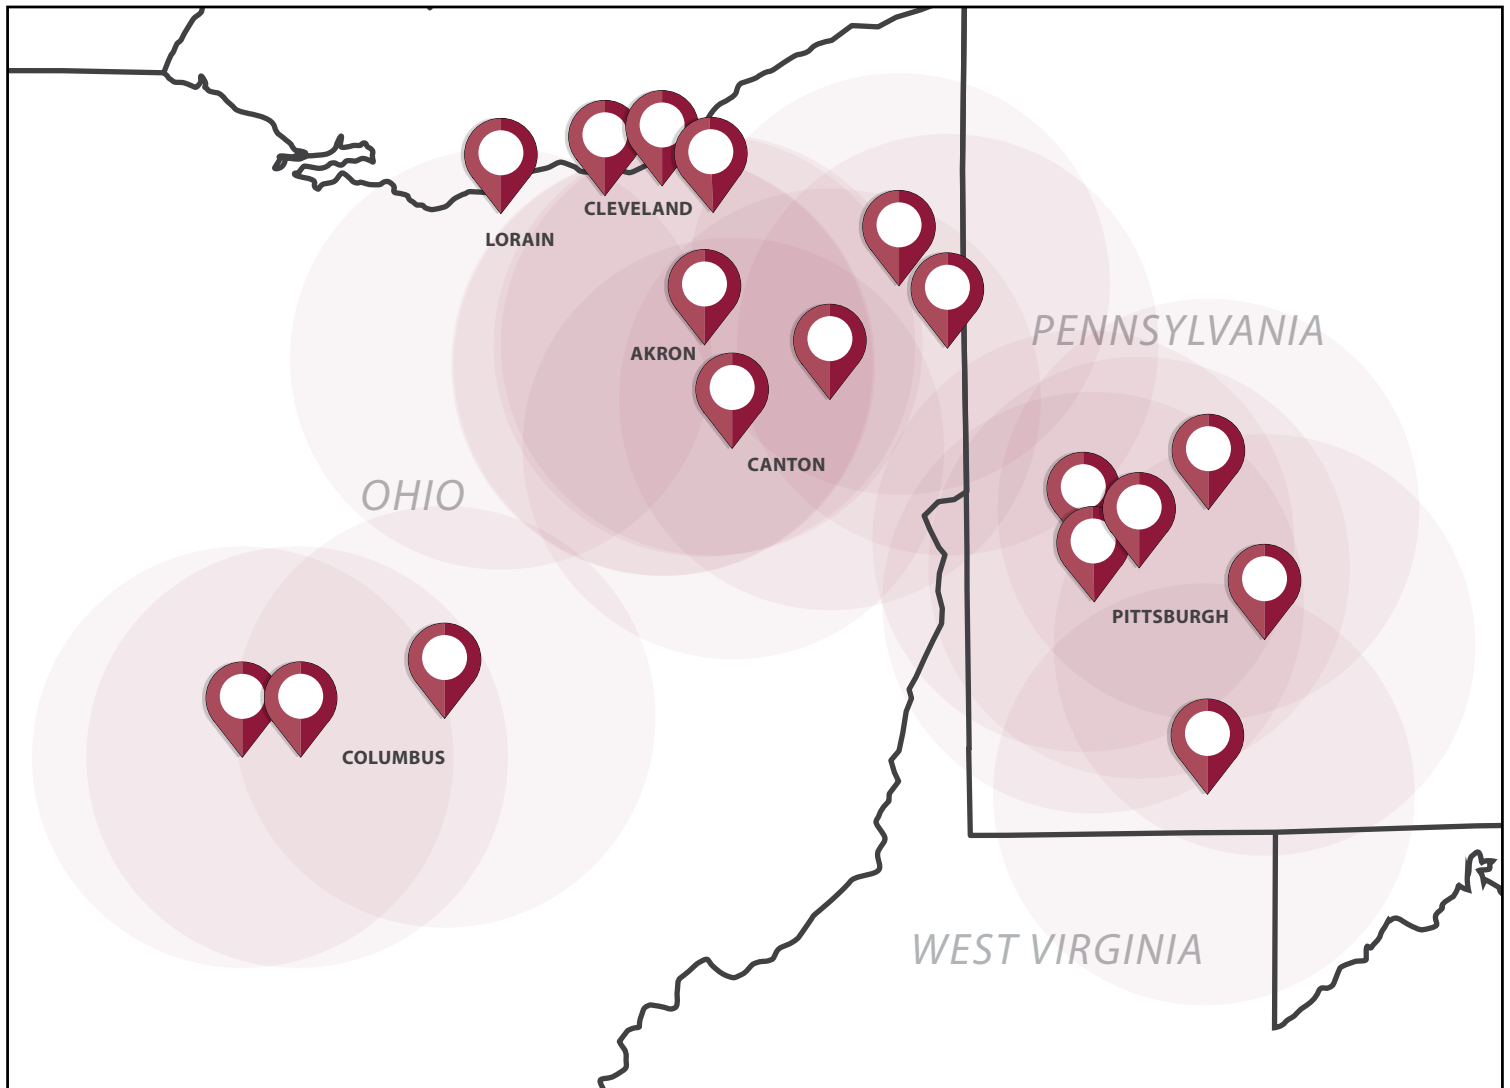

INTRODUCING
FAMOUS *now* 

Products you need now, delivered
FAST!

Simple Ordering

Call your Famous Sales Associate or branch* to place your FAMOUS NOW order.

Confirmation

Receive estimated delivery time.

Delivery to Your Shop or Jobsite

Fast delivery with no hassles! Convenience fee applied based on distance.

Available at Most Famous Branches!

Convenience fee applies.

View full service map and branch listings on backside.

*Service available at select Famous Supply branches. See backside for details. Restrictions apply to select products. Convenience fee applies.

FAMOUS *now* SERVICE MAP

Akron 330-434-5194
Bedford Heights 216-285-2900
Bethel Park 412-835-8043
Canton 330-456-4508
Cleveland East 216-881-5700
Cleveland West 216-529-1010

Columbus East 614-294-3500
Columbus West RDC 614-503-0875
Lorain 440-245-6874
Melwood 412-622-8100
New Kensington 724-335-8343
Newark 740-345-9617

North Hills 412-366-3143
Pittsburgh RDC 724-404-4021
Sebring CDC 330-851-4007
Uniontown 724-437-9806
Warren 330-369-2563
Youngstown 234-706-3525

Service available at select Famous Supply branches. Restrictions apply to select products. Convenience fee applies.