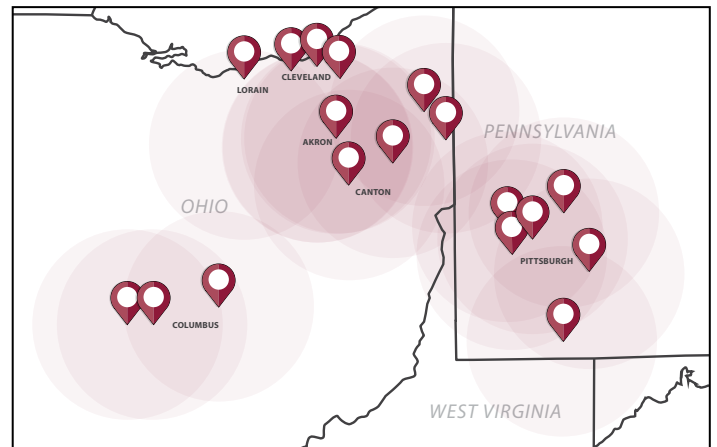

INTRODUCING
FAMOUS *now* 

Products you need now, delivered
FAST!

Simple Ordering

Call your Famous Sales Associate or branch* to place your FAMOUS NOW order.

Confirmation

Receive estimated delivery time.

Delivery to Your Shop or Jobsite

Fast delivery with no hassles! Convenience fee applied based on distance.

Available at Most Famous Branches!

Convenience fee applies.

View full service map and branch listings on backside.

*Service available at select Famous Supply branches. See backside for details. Restrictions apply to select products. Convenience fee applies.

FAMOUS *now* SERVICE MAP

Akron 330-434-5194
Bedford Heights 216-285-2900
Bethel Park 412-835-8043
Canton 330-456-4508
Cleveland East 216-881-5700
Cleveland West 216-529-1010

Columbus East 614-294-3500
Columbus West RDC 614-503-0875
Lorain 440-245-6874
Melwood 412-622-8100
New Kensington 724-335-8343
Newark 740-345-9617

North Hills 412-366-3143
Pittsburgh RDC 724-404-4021
Sebring CDC 330-851-4007
Uniontown 724-437-9806
Warren 330-369-2563
Youngstown 234-706-3525

Service available at select Famous Supply branches. Restrictions apply to select products. Convenience fee applies.