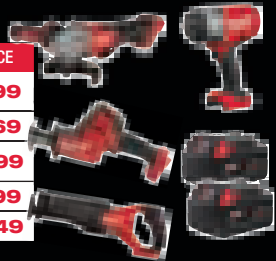

\$150

CHOOSE (1) KIT

ITEM #	DESCRIPTION	PRICE
3697-22	M18 FUEL™ 2-Tool Combo Kit	\$399
2903-22	M18 FUEL™ 1/2" Drill / Driver Kit	\$289
2904-22	M18 FUEL™ 1/2" Hammer Drill / Driver Kit	\$299
2953-22	M18 FUEL™ 1/4" Hex Impact Driver Kit	\$299
2760-22	M18 FUEL™ SURGE™ 1/4" Hex Hydraulic Driver Kit	\$329

CHOOSE (1) BARE TOOL

ITEM #	DESCRIPTION	PRICE
2880-20	M18 FUEL™ 4-1/2" / 5" Braking Grinder Paddle Switch, No-Lock (Tool Only)	\$199
2719-20	M18 FUEL™ HACKZALL® (Tool Only)	\$169
2967-20	M18 FUEL™ 1/2" High Torque Impact Wrench w/ Friction Ring (Tool Only)	\$299
2821-20	M18 FUEL™ SAWZALL® Recip Saw (Tool Only)	\$199
48-11-1852	M18™ REDLITHIUM™ XC5.0 Battery 2-Pack	\$249