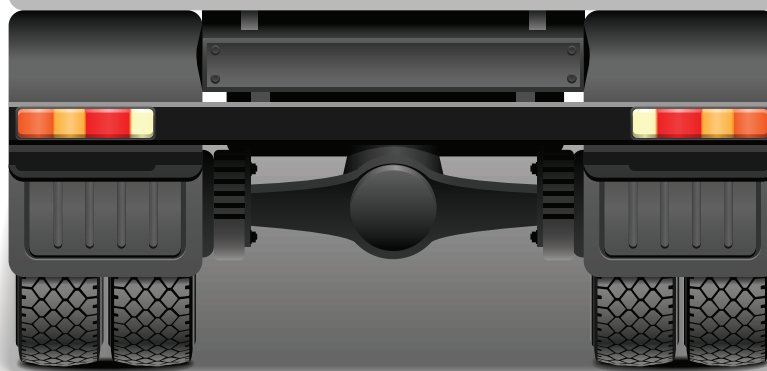

ATTENTION PLUMBERS

Thanks A
Truckload For Your
Continued Support!

Receive \$3.00 for each Avalanche, Viper, Ultra Flush, and Suite Toilet purchased between November 1 and December 31, 2014!

PLUS!
Get a Gerber toy truck for every 20 toilets purchased*

1:24 scale, 24" long - diecast construction
Redeem by 12/1/14 to receive before Christmas

TERMS & CONDITIONS:

- Applies only to Avalanche™, Viper™, Ultra Flush® and Suites toilets
- Allow for 2-4 weeks for delivery
- Form must be completed
- All redemption credit will be issued in the form of a Visa gift card

*purchased by the same plumber

GERBER

gerberonline.com

THANKS A TRUCKLOAD PLUMBER REDEMPTION FORM

\$3 for every Avalanche, Viper,
Ultra Flush and Suite toilet sold!
(\$1.50 tank, \$1.50 bowl)

For purchases between November 1 through December 31, 2014.			
NAME			
COMPANY			
ADDRESS 1			
ADDRESS 2			
CITY			
STATE		ZIP	
TELEPHONE		EMAIL	
TOTAL AMOUNT CLAIMED		\$	